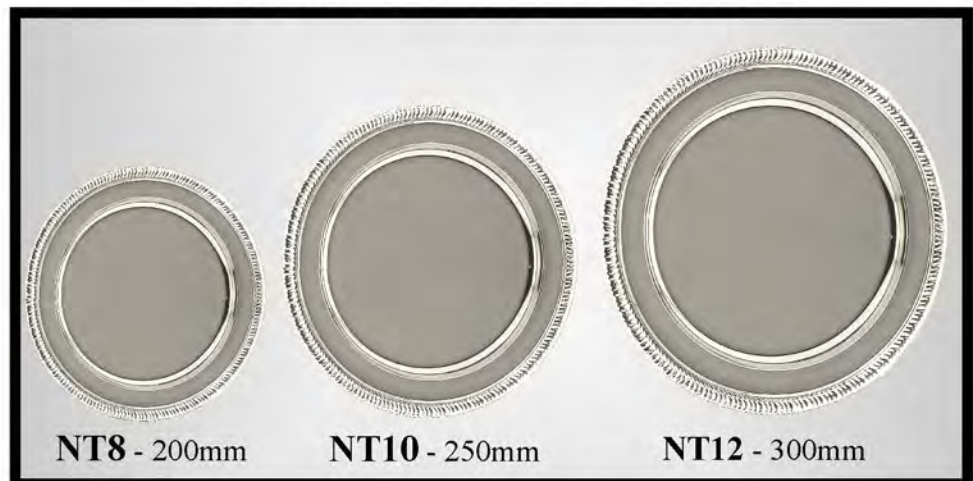

GLASS TANKARD  
**G120** - 290ml  
**G140** - 500ml

GLASS TANKARD  
**G155** - 550ml

GLASS TANKARD  
**G133** - 350ml

GLASS TANKARD  
**G144** - 450ml

WINE  
 GLASS  
**G435** - 380ml

CHAMPAGNE  
 GLASS  
**G320** - 190ml

## NICKEL PLATED TRAYS

**NT8** - 200mm

**NT10** - 250mm

**NT12** - 300mm

**OPTIONAL STAND EXTRA**